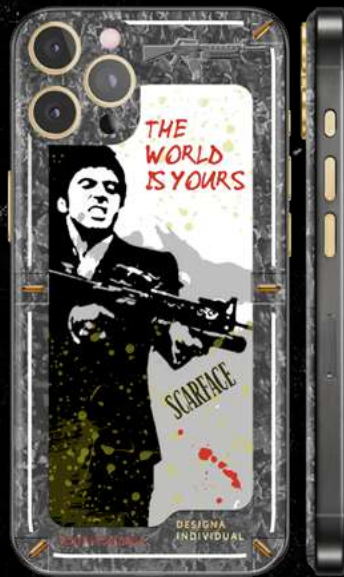

SCARFACE

You can allow yourself anything you desire. Let the world know who you are and the success you have reached. Always keep in mind who you are, Tony Montana.

Limited edition 01/19.

Specifications:

Model:	iPhone 16 Pro / Pro Max
Capacity:	512 GB
Size 16 Pro:	149.6 mm / 71.5 mm / 8.25 mm
Size 16 Pro Max:	163 mm / 77.6 mm / 8.25 mm

Back panel

High-quality carbon fiber with Damascus steel texture and Sapphire glass. Framing is made of cold jewelry enamel in white color. Bolts (bullets) and the edging around the camera are made out of 18K gold.

Body

Black Titanium

Buttons

Gold 18K

Backlight

Led illuminated phrase «The world is yours» .

PRICE: iPhone 16 Pro - 5890 € / Pro Max - 6190 €